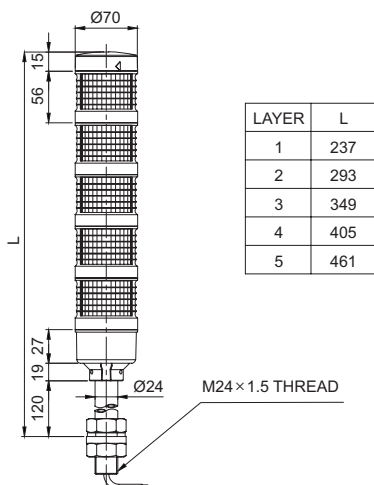

## QT70L Ø70mm Pole Mount Modular LED Tower Lights

Product consist of cover, LED modules, base module, and pole module

### Specifications

Model number	Layer	Voltage	Current	Certificates	Weight	Color
QT70L QT70LF	1	DC12V	0.100A	CE DC only	0.41kg	● R-Red
		DC24V	0.050A		0.41kg	
		AC110V	0.020A		0.42kg	
		AC220V	0.020A		0.42kg	
	2	DC12V	0.200A		0.48kg	● R-Red ● G-Green
DC24V		0.100A	0.48kg			
3	AC110V	0.040A	0.49kg	● R-Red ● A-Amber ● G-Green		
	AC220V	0.040A	0.49kg			
4	DC12V	0.300A	0.55kg	● R-Red ● A-Amber ● G-Green		
	DC24V	0.150A	0.55kg			
	AC110V	0.060A	0.56kg			
	AC220V	0.060A	0.56kg			
5	DC12V	0.400A	0.63kg	● R-Red ● A-Amber ● G-Green ● B-Blue		
	DC24V	0.200A	0.63kg			
	AC110V	0.080A	0.64kg			
	AC220V	0.080A	0.64kg			
5	DC12V	0.500A	0.71kg	● R-Red ● A-Amber ● G-Green ● B-Blue ● W-White		
	DC24V	0.250A	0.71kg			
	AC110V	0.100A	0.72kg			
	AC220V	0.100A	0.72kg			
	AC220V	0.100A	0.72kg			

### Technical Diagram (Units : mm)

QT70L